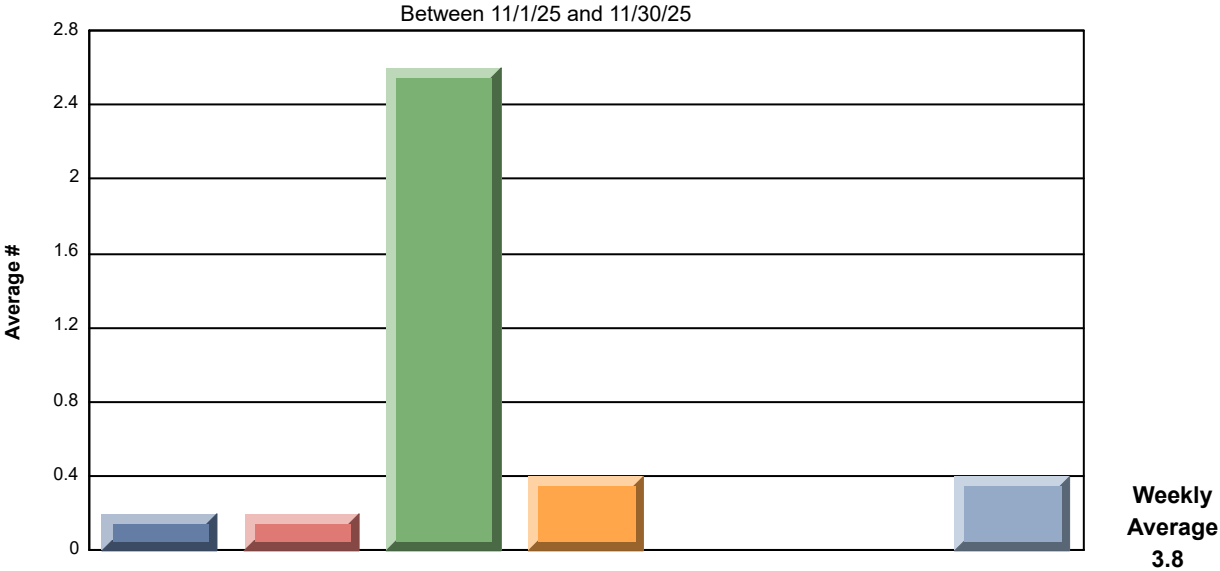

CMS Condo 1st On-site & Beback Traffic Flow

	Monday	Tuesday	Wednesday	Thursday	Friday	Saturday	Sunday	Total
27 Oct 25	1	0	0	0	0	0	0	1
03 Nov 25	0	0	3	1	0	0	0	4
10 Nov 25	0	1	7	0	0	0	1	9
17 Nov 25	0	0	2	1	0	0	1	4
24 Nov 25	0	0	1	0	0	0	0	1
Avg # of Daily Contacts	0.2	0.2	2.6	0.4	0.0	0.0	0.4	0.5
Total # of Contacts	1	1	13	2	0	0	2	19
	5%	5%	68%	11%	0%	0%	11%	100%