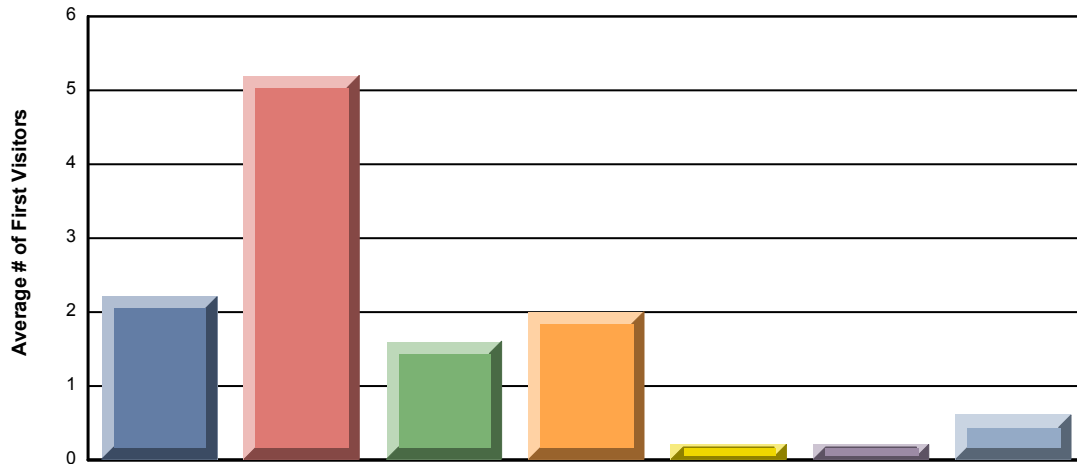

CMS Condo 1st On-site Visit Traffic Flow

Between 6/8/10 and 7/8/10

	Monday	Tuesday	Wednesday	Thursday	Friday	Saturday	Sunday	Total
07 Jun 10	0	0	0	0	0	0	1	1
14 Jun 10	0	0	0	0	0	0	0	0
21 Jun 10	0	1	0	7	0	0	0	8
28 Jun 10	0	0	1	1	1	1	2	6
05 Jul 10	11	25	7	2	0	0	0	45
Average # of 1st Visits	<u>2.2</u>	<u>5.2</u>	<u>1.6</u>	<u>2.0</u>	<u>0.2</u>	<u>0.2</u>	<u>0.6</u>	<u>1.7</u>
Total # of 1st Visits	<u>11</u>	<u>26</u>	<u>8</u>	<u>10</u>	<u>1</u>	<u>1</u>	<u>3</u>	<u>60</u>